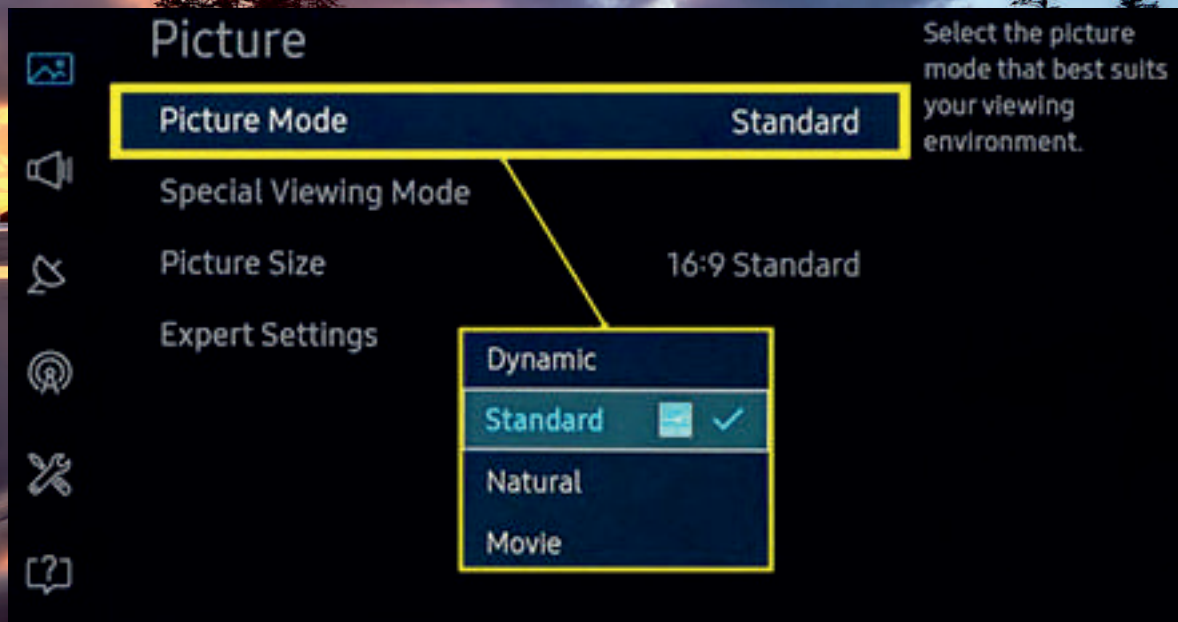

# PICTURE MODE

Regardless of the source, you can enjoy detailed picture quality with true-to-life light and Various picture mode Suitable to your viewing experience.