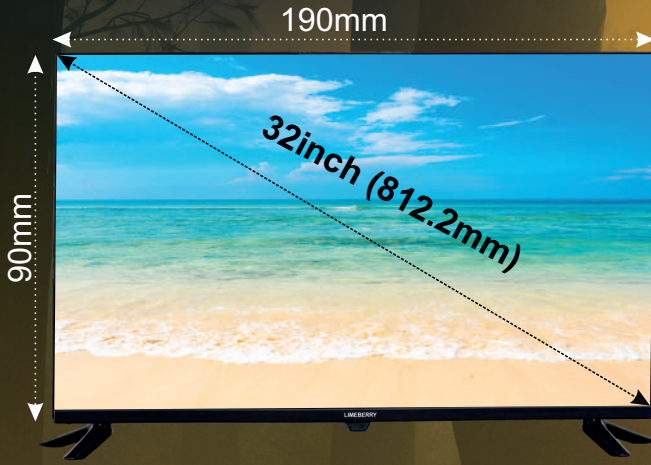

LIMEBERRY

GO WITH THE BEST

RAM 512MB/1GB STORAGE 4/8/16GB

Technical Specifications

Physical Features

Power	AC 100 ~ 240V / 60-50Hz
Consumption	Max ≤ 65W, Standby ≤ 0.5W
Body Material	Black Plastic cover
Color	Black
Temperature	Work: 0°C~50°C, Storage: -10° ~ 60°C
Humidity	Work: 10% to 80%

PICTURE(PROCESSING)

Picture Mode	YES
Low Blue light	YES
HDR (High Dynamic Range)	YES
Picture Processor	Mali 450 MP2

CONNECTIVITY

Digital Audio Output	1 (rear)
Ethernet Input	1 (rear)
HDMI Audio Return Channel	ARC (HDMI 1)
Simplink (HDMI CEC)	YES
USB Input	2 (side)
Wi-Fi® Standard	Wi-Fi Certified 802.11b/g/n

SMART TV

Content Partners	Youtube TV, Prime Video, Netflix, Hotstar, ZEE5
Full Web Browser	YES(Google chrome)
Language Option	YES
Google Play Games	YES
Google Play movies & TV	YES
Miracast Built-in	YES
Google Play Store	YES
Operating System (OS)	ANDROID
Universal Remote Control	Yes (Auto Device Detection)
Video chat	YES(camera optional)

Android System

OS	ANDROID 12
CPU	ARM CORTEX A53 QUAD CORE,1.45 GHz
GPU	Mali 450 MP2
RAM	1GB
Storage	8GB
OSD Language	English
Video Format	MPEG-1/2/4,AVS2 MP,H.264,H265,VP9

Plant Address :

Plot No. 41, Samalkha,
Dist. Panipat-132103 (HR.)

Register Address:

106, D-Mall, Netaji Subhash Palace,
Pitampura, New Delhi 110034

AATM - NIRBHAR
BHARAT

एक भारत श्रेयस्करं भवेत्

#VocalForLocal

Call : 92 15 70 94 00

✉ enquiry@limeberry.in 🌐 www.limeberry.in