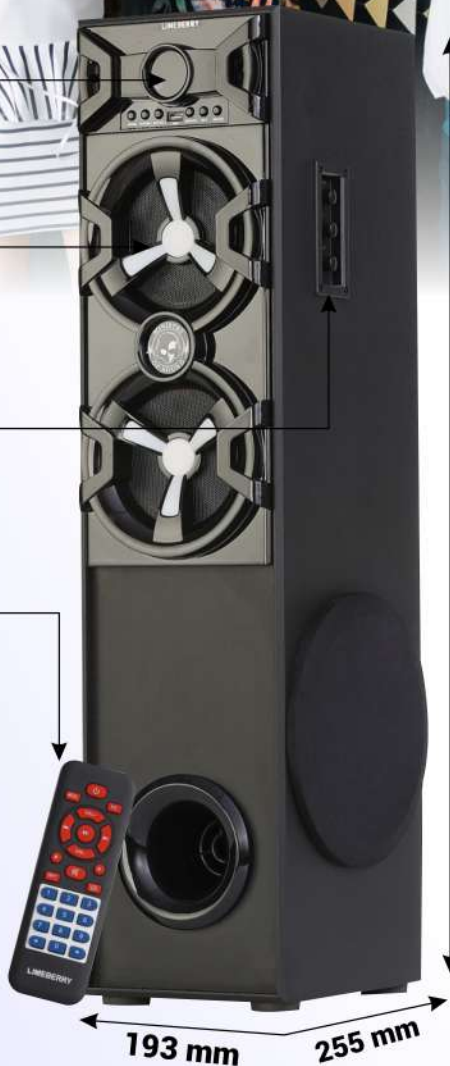

CHALLENGER

60W (Smart Multimedia Tower)

B

LIMEBERRY

GO WITH THE BEST

DIGITAL
DISPLAY

RGB
LIGHT

VOLUME/
BASS/
TREBLE CONTROL

REMOTE
CONTROL

BT connectivity distance
UPTO 24 Feet

Compatible
with MIC

15000 w
P.M.P.O

Wireless
Connectivity

Smart Remote
Control

Digital FM

Speaker
driver: 4" x 2

High Bass
Performance

1 Year
Service Warranty

SPECIFICATION

- Mp3 playability with USB & digital FM
- S/N ratio: 70db separation 40db
- Aux audio input compatible with DVD/PC/LED TV Etc.
- FM frequency receiver: 88MHz to 108MHz
- Mic compatibility with karaoke function
- Power supply: AC 200V ~ 240V/50Hz
- Frequency response: 40Hz ~ 20 KHz
- Woofer driver: 8"