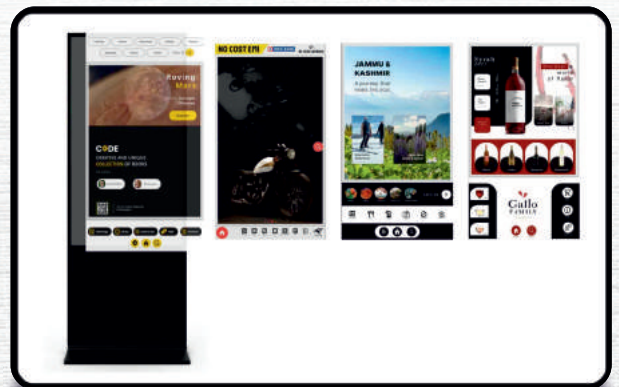

User-Friendly Interface