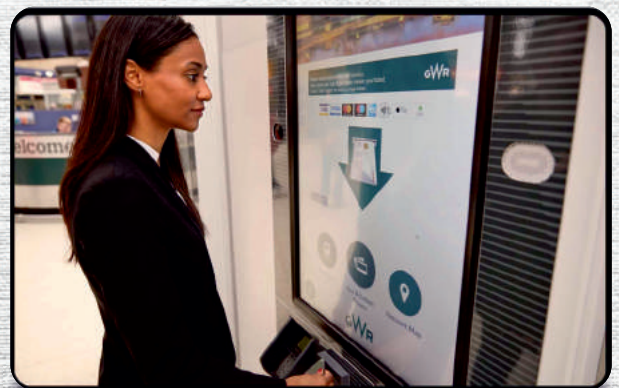

Remote Content Updates

1. 1 Content Management
2. 2 Remote Management
3. 3 Analytics and Reporting
4. 4 Integrations
5. 5 Cloud Integration Services
6. 6 Templates and Themes