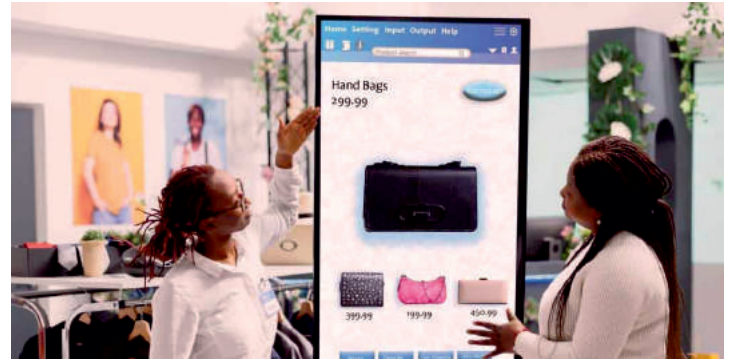

Retail Environments

These standees create immersive shopping experiences, enable real-time updates on product information, and enhance overall visual aesthetics in stores.