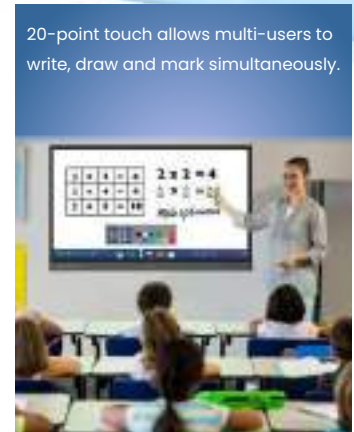

20-point touch allows multi-users to write, draw and mark simultaneously.

Physical Features

▶ Power	AC 100 ~ 240V / 60-50Hz
▶ Consumption	Max ≤ 300W, Normal ≤ 220W, Standby ≤ 0.5W
▶ Body Material	Silver & Black Aluminium frame, Black metal cover
▶ Color	Black
▶ Temperature	Work: 0°C~50°C, Storage: -20° ~ 60°C
▶ Humidity	Work: 10% to 90%, Storage: 0 to 95% (Non Condensing)
▶ Noise	Work Noise <50dBA
▶ VESA Hole	400 x 200 mm
▶ Weight	Net Weight : 29KG Gross Weight: 38KG
▶ Package Dimension	Accessories Remote controller*1, Power Cord*1, Magnetic pen*1, Touch Cable*1, instructions*1, Wall mount*1
▶ Option	Floor Stand Bracket (TROLLEY)

Adjustable Panel Stand
Move Interactive display around with ease, secure and stable.