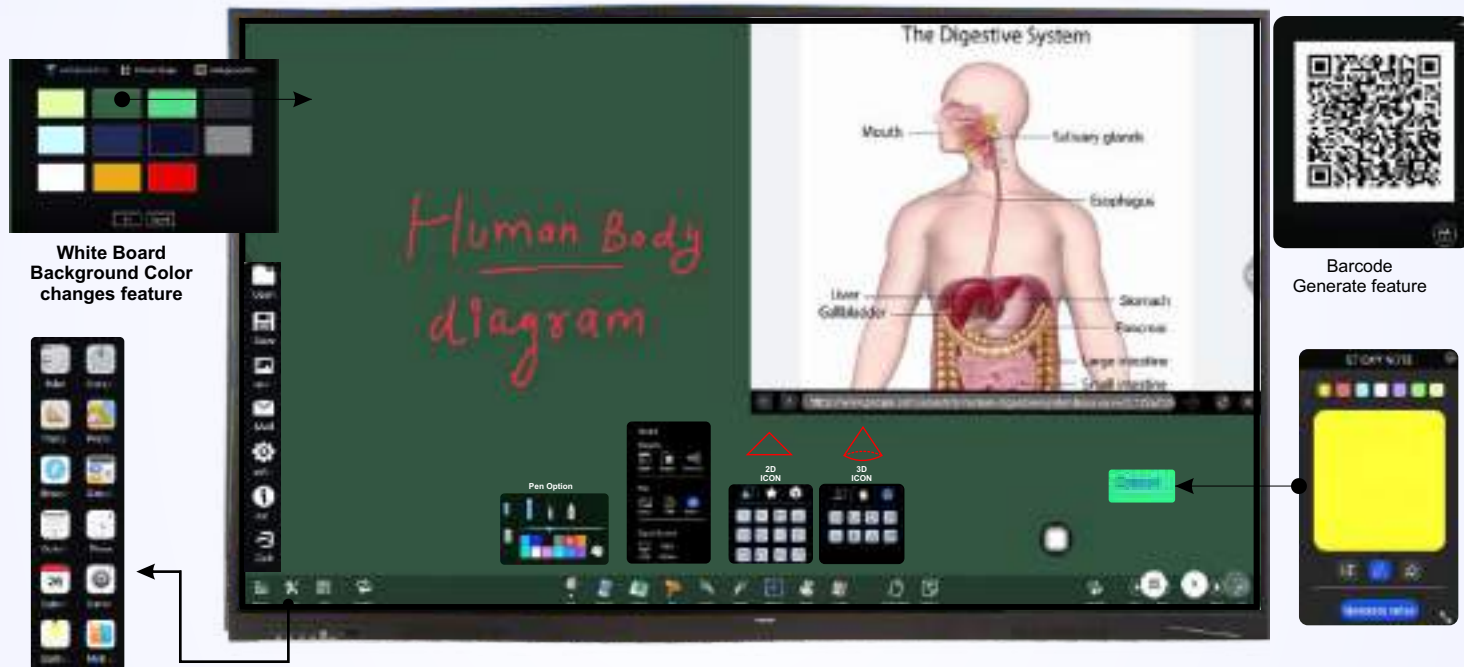

Extra fine nibs and low latency ensure every stroke of your pen feels smooth and natural. The dual-tip pen supports users to write two colors. The 20-point touch enables multi-users to write or draw at the same time using stylus or their fingers.

Adjustable Panel Stand
Move Interactive display around with ease, secure and stable.

Metallic Body
Silver & Black Aluminium frame, Black metal cover

4 mm Toughen Glass

Antenna

Multi Connectivity

USB3.0*2, USB2.0*1, HDMI2.0*1, Touch USB*1, Type-C*1, Light Sensor*1

Dual Front Facing Speakers
2x20W

Back side Ports

Multiple Connectivity Ports.
USB, HDMI, Touch, VGA

A More Flexible TEACHING EXPERIENCE

Teach the way you're used to with, in more smarter way. Use smart features like live pictures, live videos, digital tools and smart features such as compass, timer, Shapes 2D and 3D and much more. You can import Microsoft Office and PDF files into your session then save the lesson in a variety of formats..

White Board Background Color changes feature

Barcode Generate feature

Extend your classroom

Cloud whiteboarding lets students join the session from their seats or even from home. Remote students can use the whiteboard as if they were right on the display.