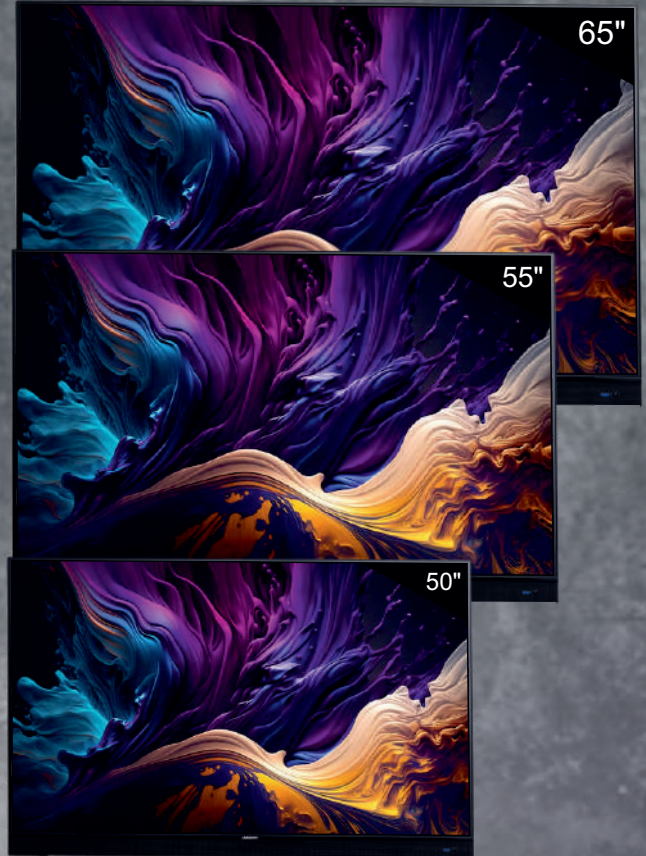

# THE BEST TELEVISION FOR YOUR HOME

UHD AI ThinQ

Without Soundbar

UHD AI ThinQ

Soundbar

Your Limeberry 4K&2K UHD TV is compatible with all major HDR formats, which means you get brilliant, sharp images. you'll see every detail, even in dark and bright areas.