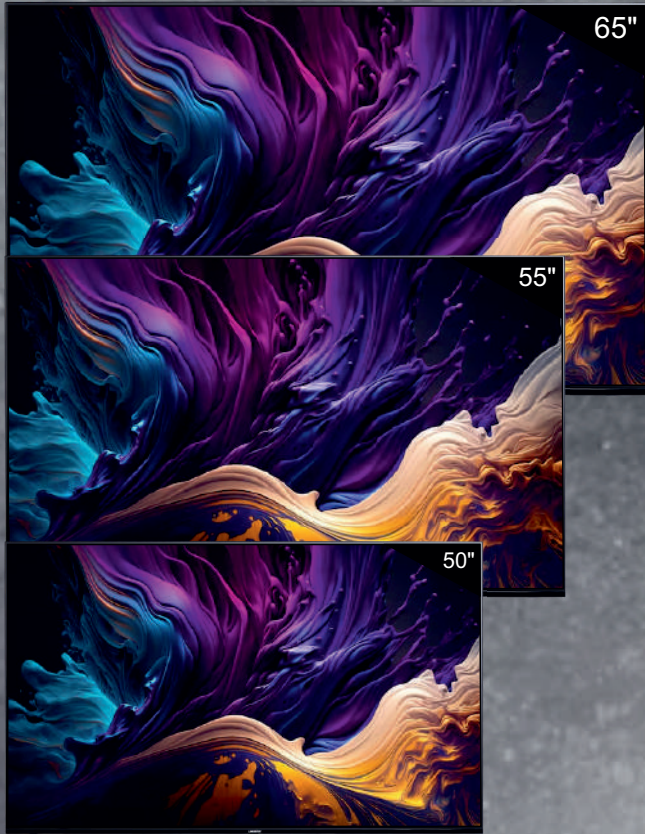

THE BEST TELEVISION FOR YOUR HOME

UHD AI ThinQ

Without Soundbar