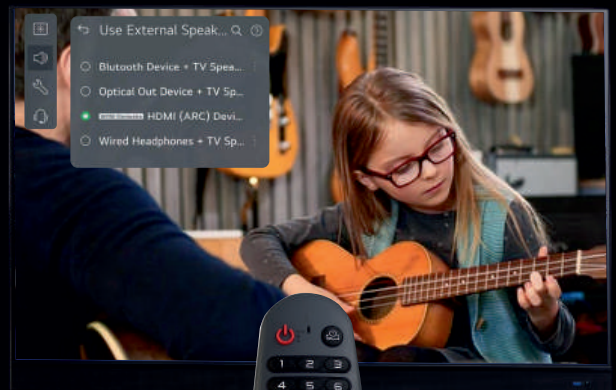

Limeberry Soundbar

Limeberry TV