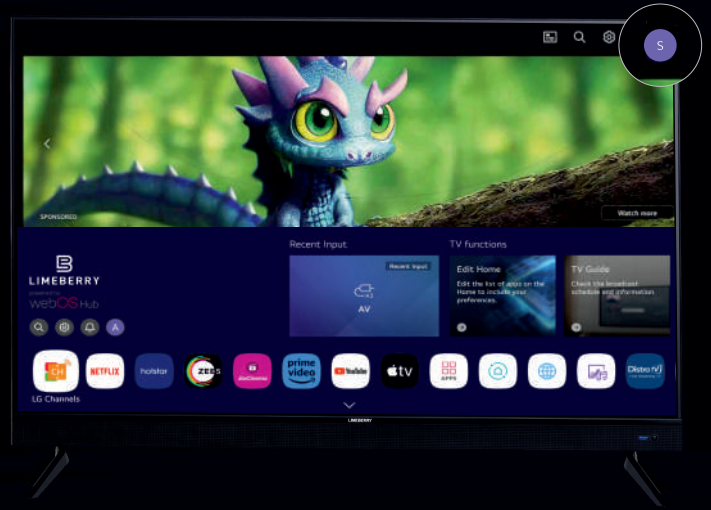

UHD SMART

webOS23 New Home | My Profile

Smart Function For You

Bring convenience to your TV with personalized alerts and customized recommendations for every family member. The All New Home gives you a faster, more intuitive viewing experience.

Sarah