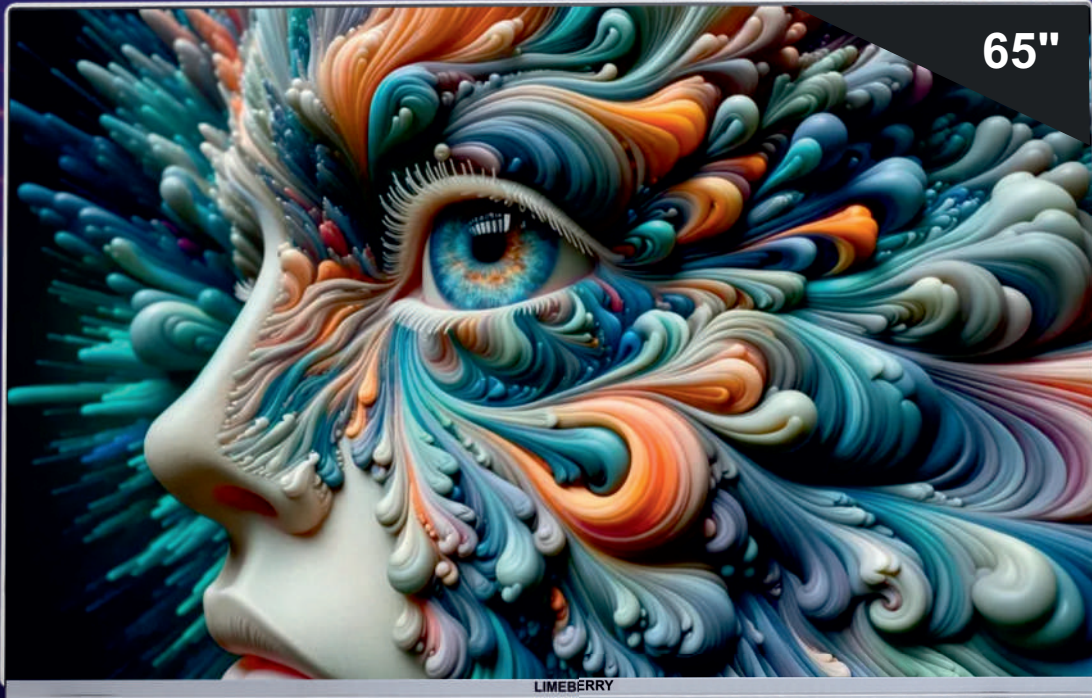

LIMEBERRY

GO WITH THE BEST

Experience true-to-life picture
with **LIMEBERRY OLED**

OLED PICTURE

LCD TV
(LED/Mini LED TV)

OLED TV

100% Color Fidelity & 100% Color Volume

Maximum color fidelity allows you to enjoy a true color appearance with exact color volume just like the original.

Infinte Contrast

With deep dark blacks that can only be achieved by self-lit pixels, bold contrast reveals details your eyes usually miss with crisp, defined visuals.

Your Limeberry 4K UHD TV is compatible with all major HDR formats, which means you get brilliant, sharp images. you'll see every detail, even in dark and bright areas.

4K

4K Display

OLED PICTURE

SELF-LIT OLED
No **Backlight** Necessary

Brightness Booster Max
Belold Even **Brighter** OLED

Limeberry OLED's iconic self-lit pixels shine brighter than before with the light Boosting Algorithm, Light Control Architecture, and other refinements driven by 4K AI Processor.