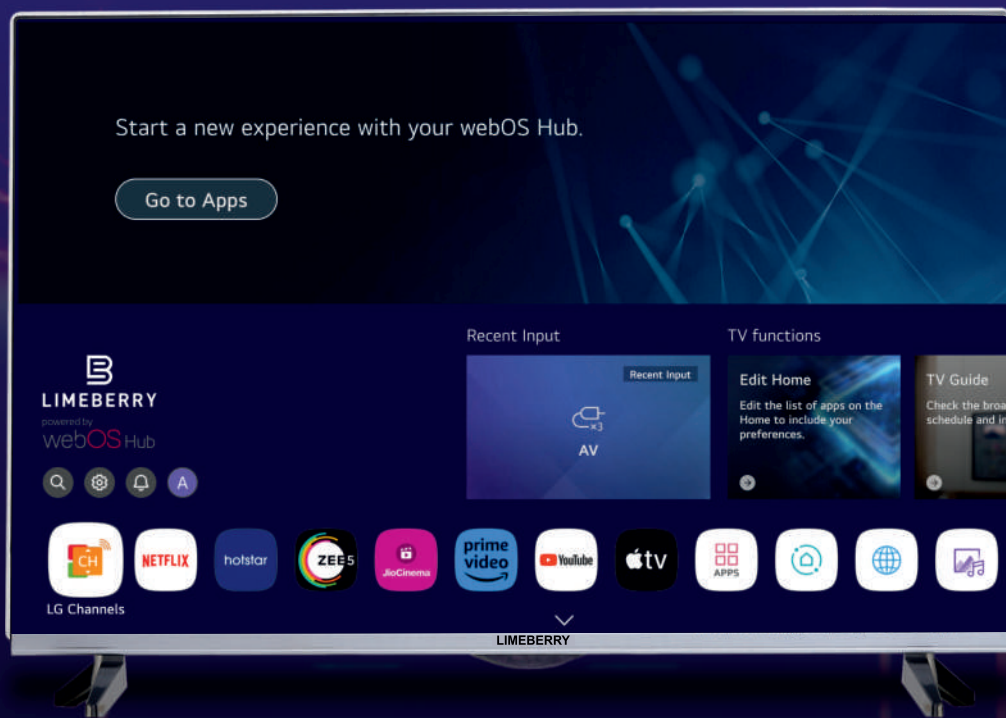

One Wall Design
Flush-fit Like **Wallpaper**

OLED SMART CINEMA

Spellbinding Cinema

Scenes come to life with Dolby Vision's Ultra-Vivid picture and the immersive spatial audio of Dolby Atmos

The Blockbuster View

• Traditional

Discomfort Glare Free

Less Glare in Every Light

OLED SMART CINEMA

WebOS 23 New Home Tailored to Your Liking

From your Favorite content to your preferred way to view webOS 23 New Home is the hub that revolves around you.

MAGIC REMOTE WITH SMART VOICE CONTROL

SINGLE CLICK ACCESS

VOICE COMMAND

Press & hold the speaker button and give voice command

HOT KEY

Direct key for NETFLIX PRIME VIDEO, MOVIES

ThinQ AI SPEAK

While you press & hold buton