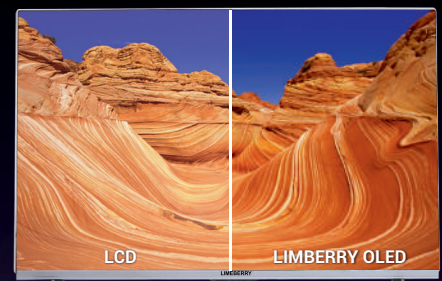

• LIMEBERRY

• Traditional

Discomfort Glare Free

Less Glare in Every Light