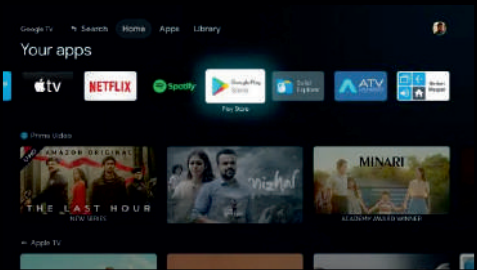

Unlimited Play Store Benefits Google Play

Certified Android TV

Built-in Google Assistant

Quick Mute ! Quick Wake ! Quick Settings

Google Play Games

Google Play Movies & TV

Google Play Music

LIMEBERRY