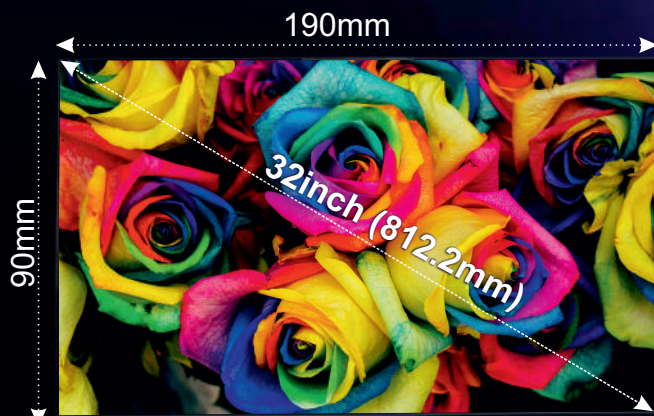

Future-ready Connectivity

Port

HDMI 2.0x2

USB 2.0x2

Ethernet

AV Input

Optical COAX

Headphone Jack

Stay connected with your devices for a complete viewing experience with the latest in connectivity.

RAM 1GB + STORAGE 8GB

20 WATT
OUTPUT POWER

Cromecast
built-in

Bluetooth5.0x1

2.4G +5G
Wi-Fi

Quad core
Processor