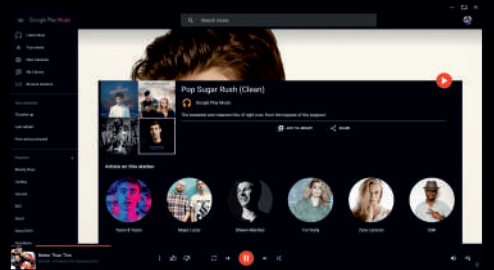

Unlimited Play Store Benefits Google Play

Certified Android TV

Built-in Google Assistant

Quick Mute ! Quick Wake ! Quick Settings

Google Play Games

Google Play Movies & TV

Google Play Music

LIMEBERRY