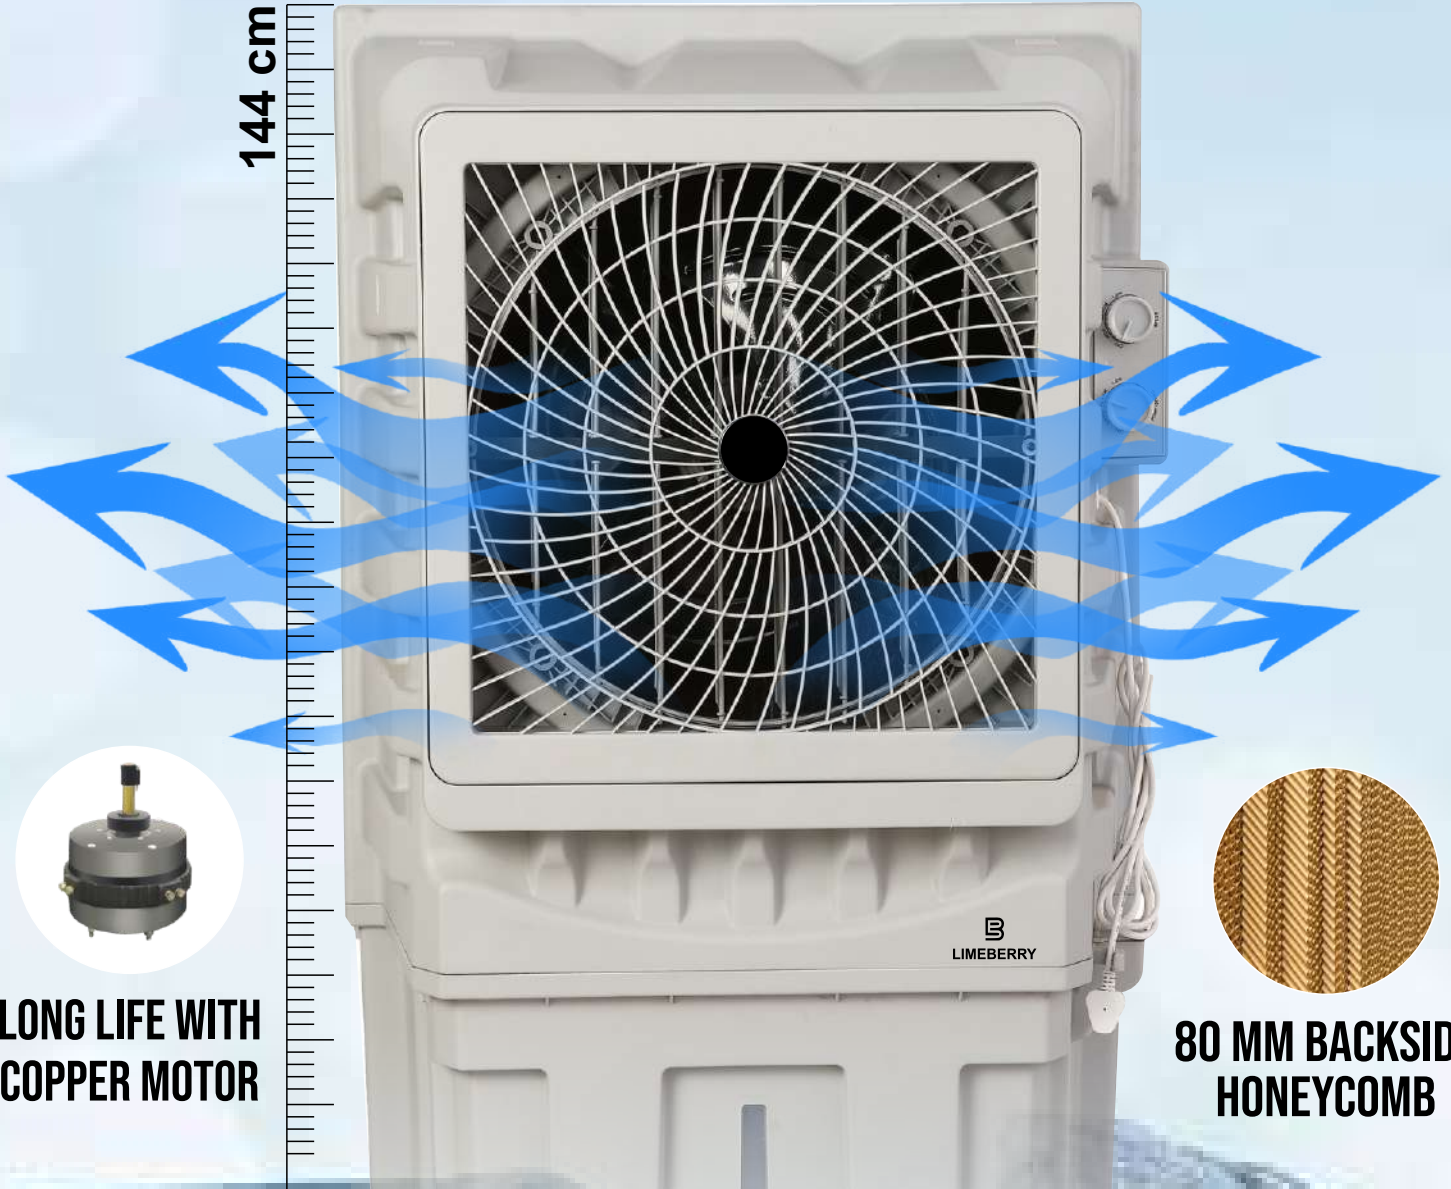

Large and Powerful Fan Blade

Inverter Compatible

54 cm

140 cm

LIMEBERRY

GO WITH THE BEST

The ultimate solution to summer heat

VYOM 150

54 cm

144 cm

**LONG LIFE WITH
COPPER MOTOR**

**80 MM BACKSIDE
HONEYCOMB**

- ✓ Large 140L water tank for extended cooling
- ✓ Oscillating Large cooling pads to circulate cool air
- ✓ 38MM E Frame Motor for efficient, quiet performance
- ✓ Auto swing louvers for full room air distribution