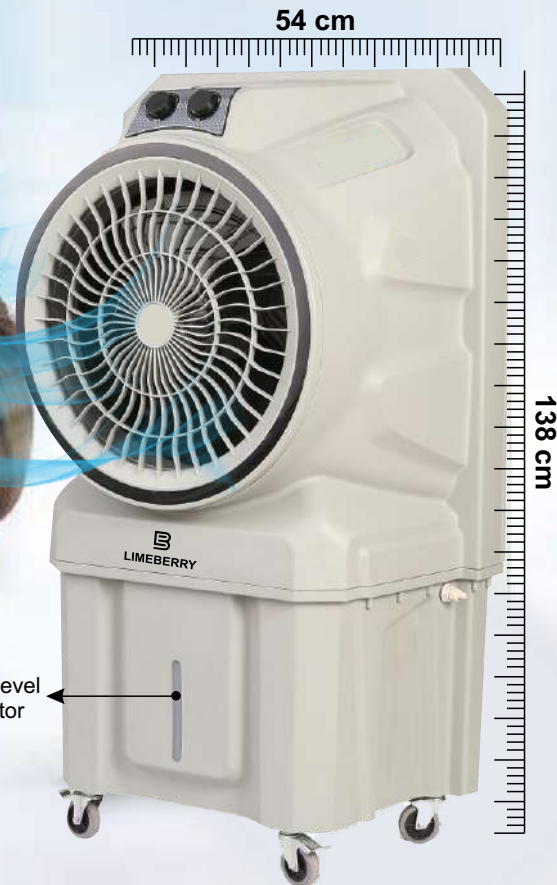

GLACIER 130

Unleash the power of

EROST

The Ultimate Cooling machine is here!

- ✔ Cools up to 600 sq ft with honeycomb cooling pads and powerful air throw
- ✔ 3 speed settings and oscillating louvers for customized cooling
- ✔ Large water tank 130L lasts up to 24 hours of continuous use
- ✔ Low power consumption and whisper quiet operation
- ✔ Power consumption (Wattage) 220W

WITH HEAVY DUTY MOTOR

- Powerful Air Delivery
- Auto Water Refill System
- Air Throw Up To 120 Ft.
- 3 Speed Control
- Power Packed Sturdy Fan Motor
- Large cooling pads for efficient cooling
- Large and Powerful Fan Blade
- Inverter Compatible